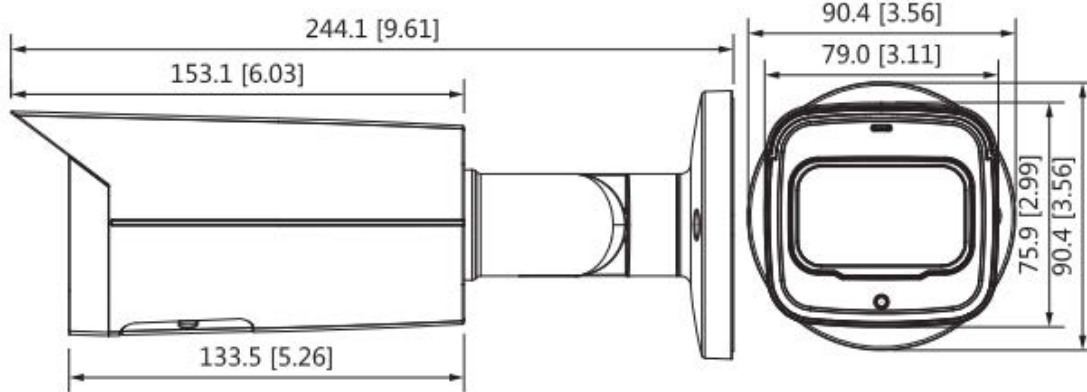

INSB04KIRA

4K ULTRA-HD H265 Auto Focus
Bullet Camera

Product Specifications

Junction Mount	Pole Mount
INSX130	INSX130 + INSX152

*Design and specifications are subjects to change without notice.